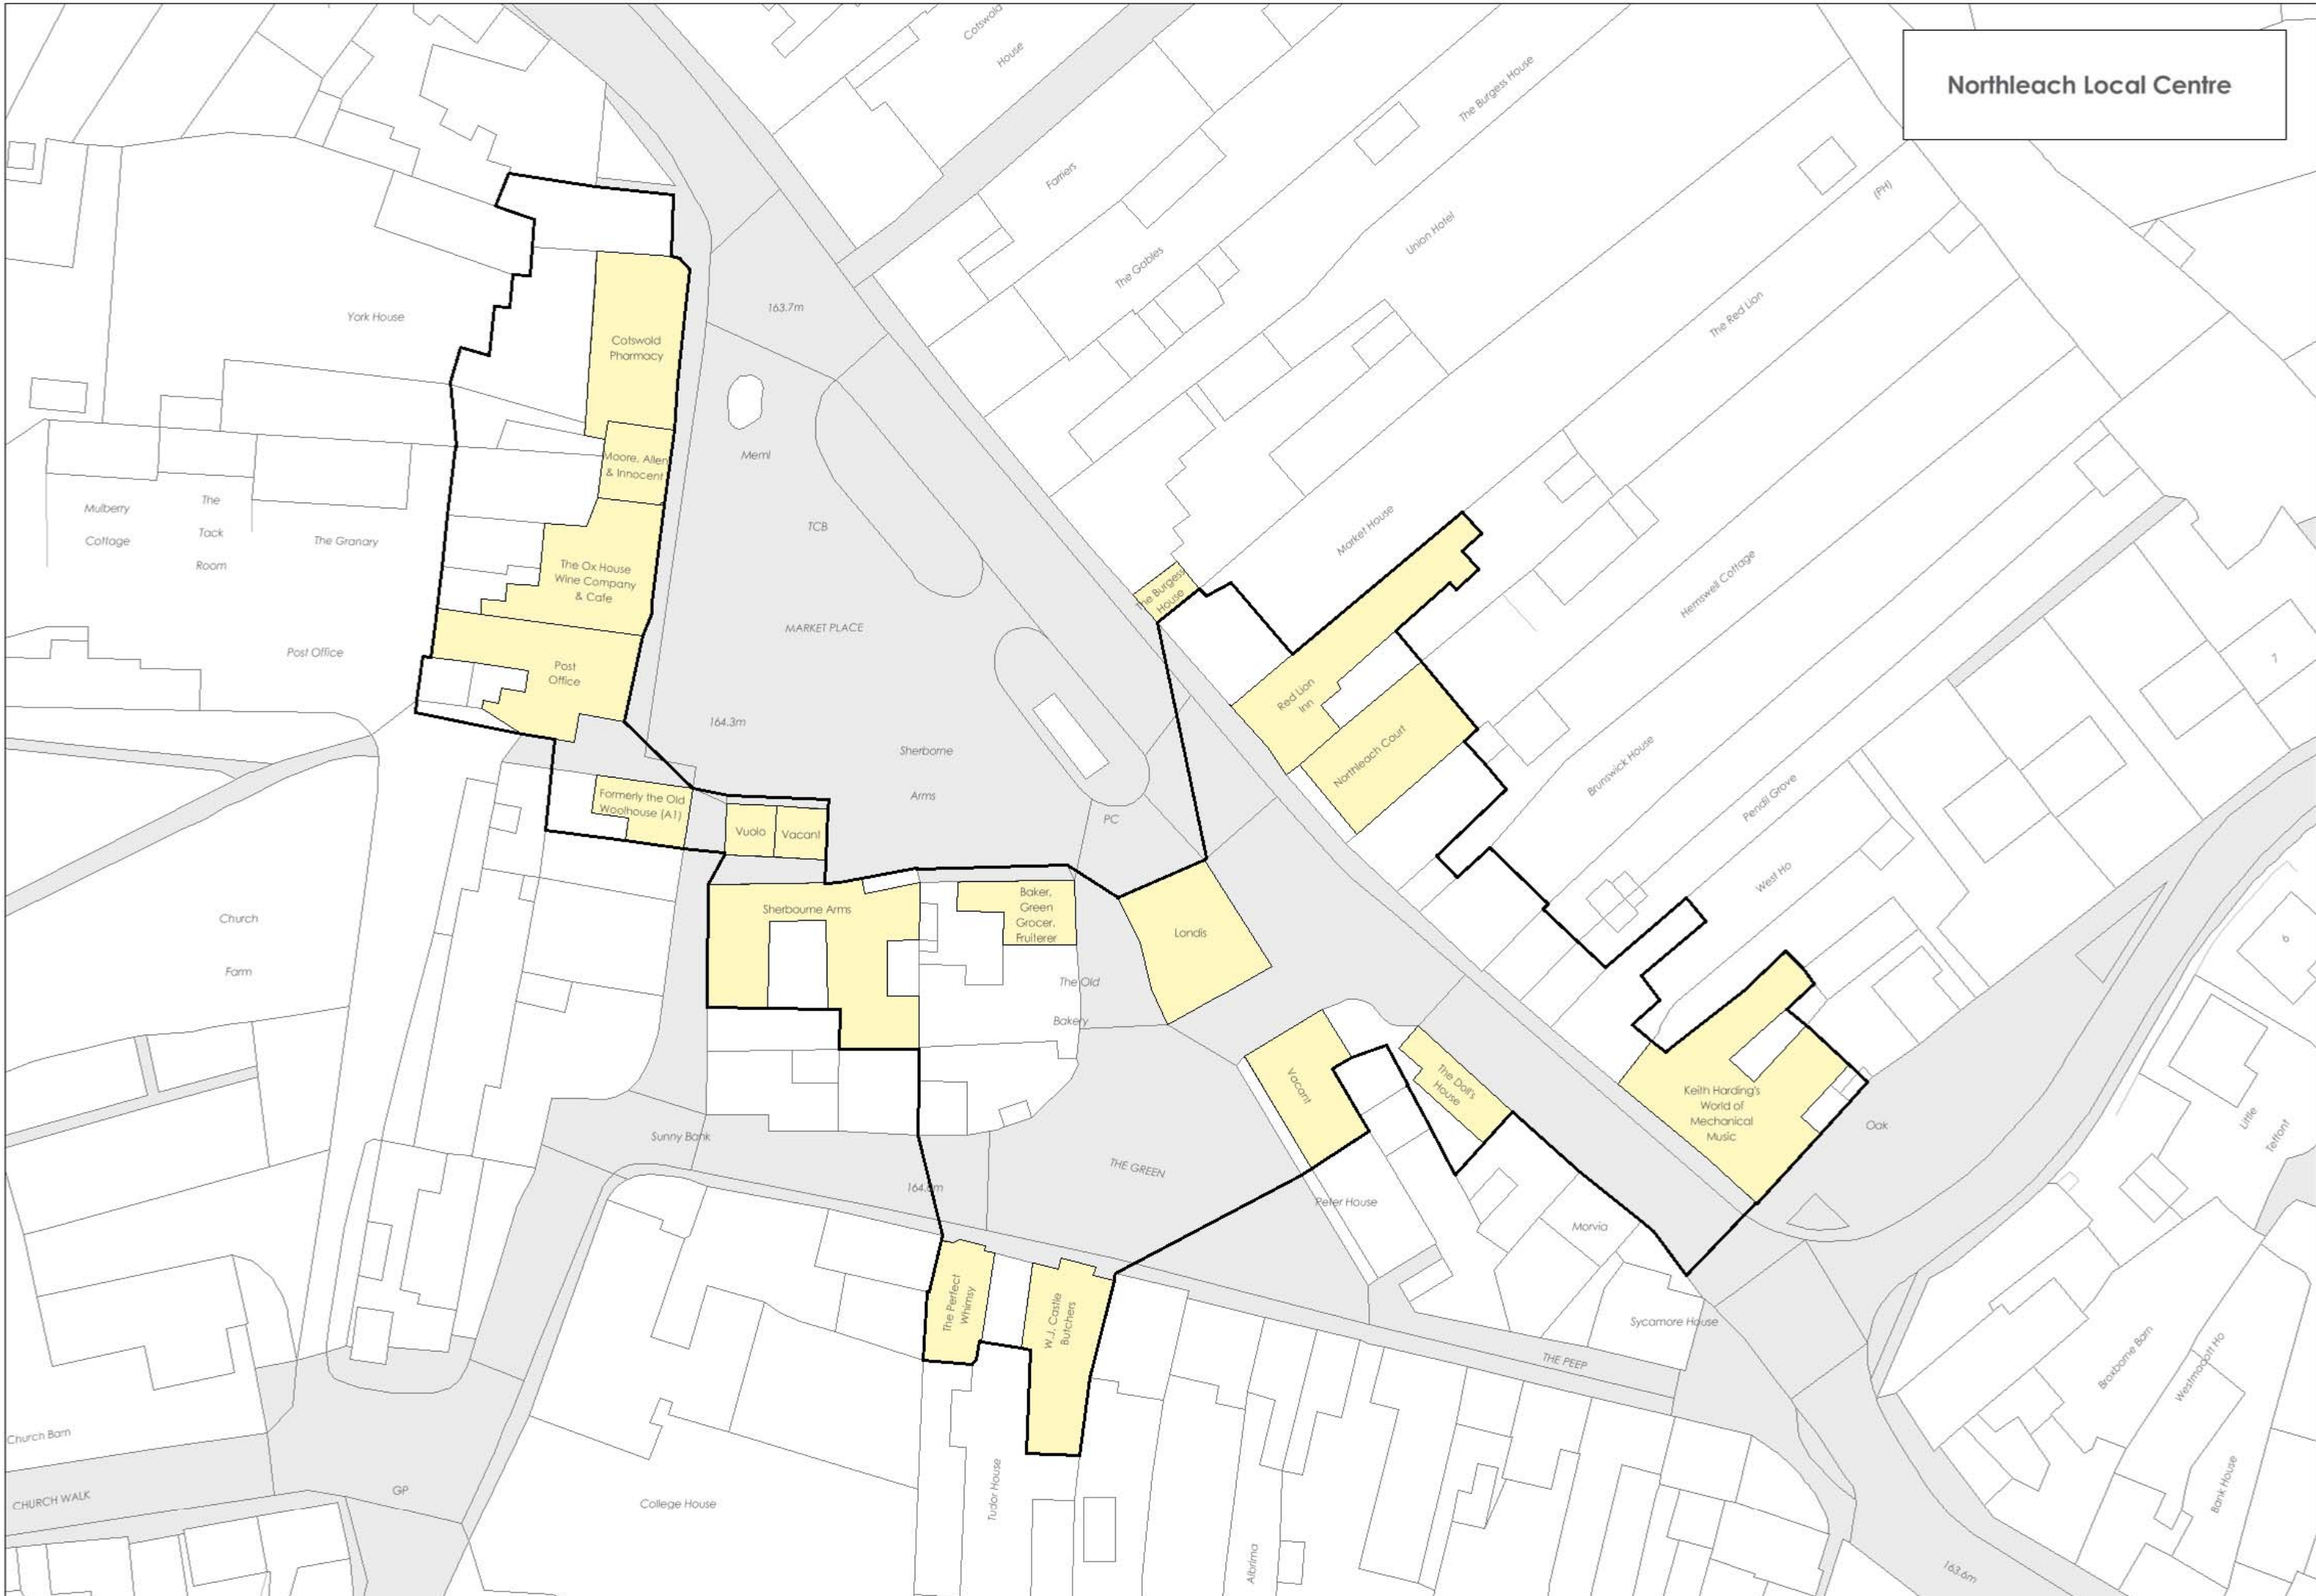

Lechlade District Centre

Moreton-in-Marsh Key Centre

Northleach Local Centre

South Cerney Local Centre

Tetbury Key Centre

Appendix D

Brewery car park and adjacent areas plan

CASTLE STREET

Faversham

CRIPPS R

Nicol Centre

El Sub Sta

BREWERY COURT

Car Park

Pavilion

Bowling Green