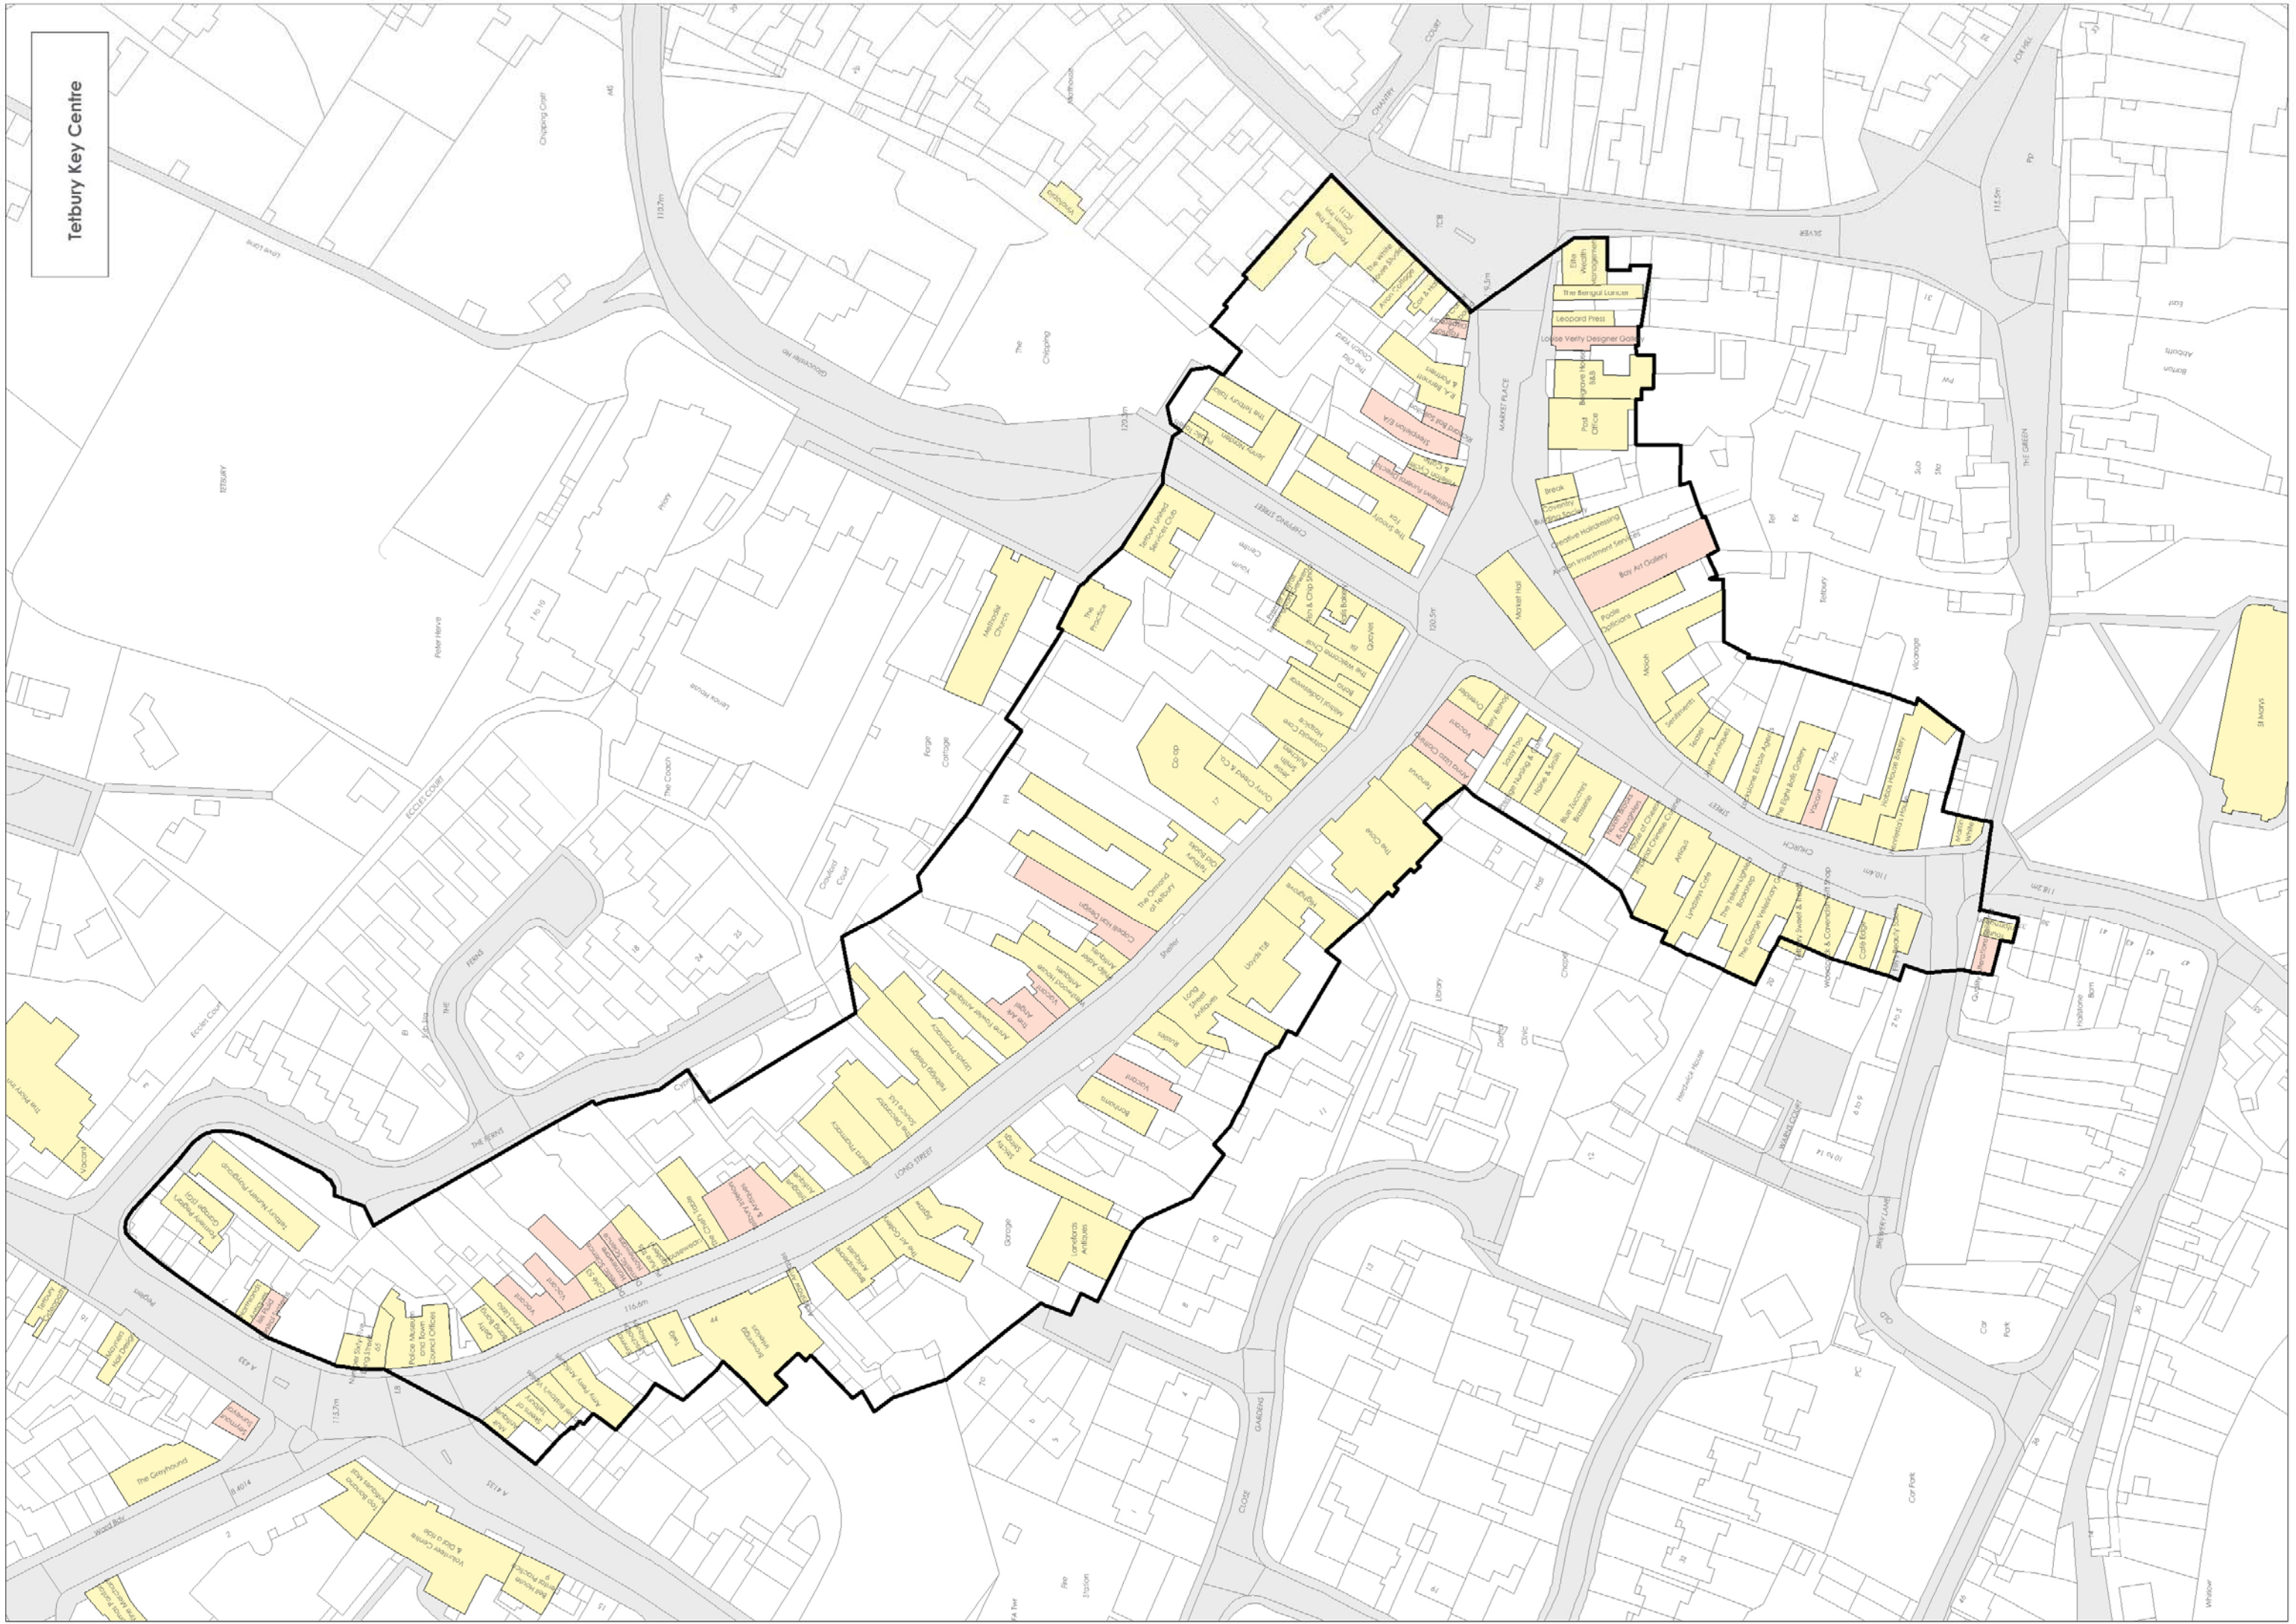

Lechlade District Centre

Moreton-in-Marsh Key Centre

Northleach Local Centre

South Cerney Local Centre

Tetbury Key Centre

Appendix D

Brewery car park and adjacent areas plan

CASTLE STREET

Faversham

CRIPPS R

Nicol Centre

El Sub Sta

BREWERY COURT

Car Park

Pavilion

Bowling Green