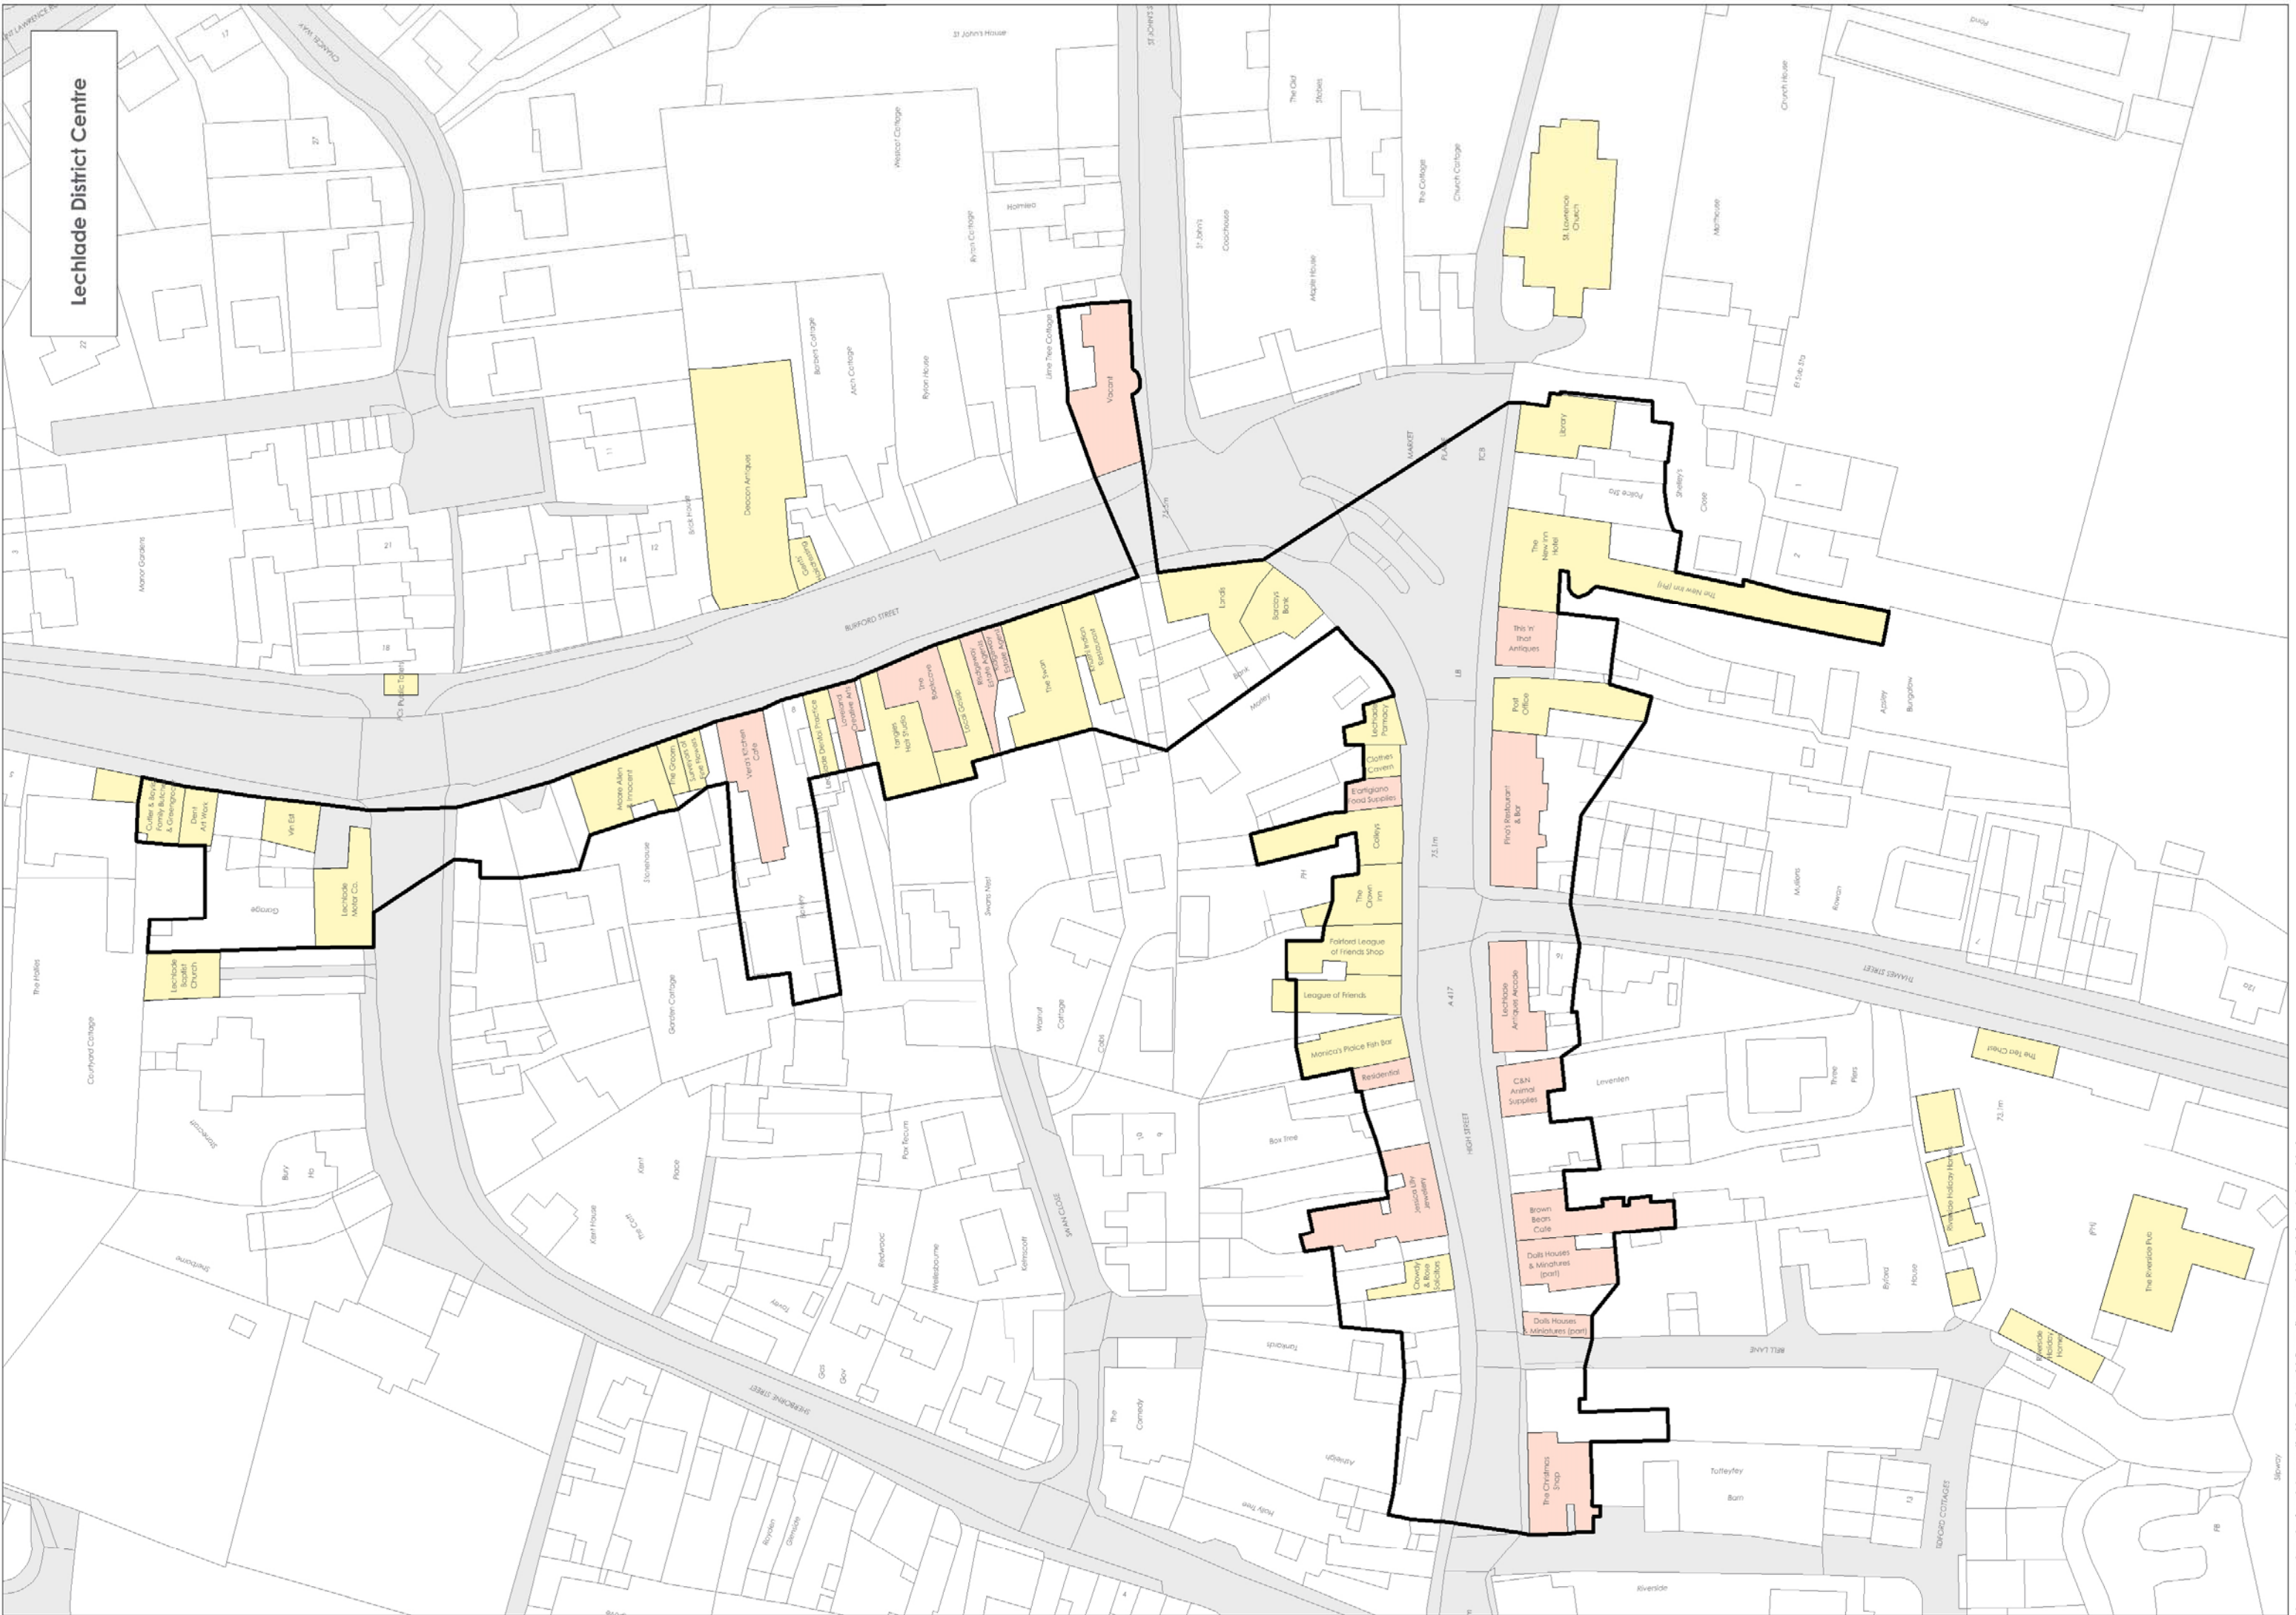

Lechlade District Centre

Moreton-in-Marsh Key Centre

Northleach Local Centre

South Cerney Local Centre

Tetbury Key Centre

Appendix D

Brewery car park and adjacent areas plan

CASTLE STREET

Faversham

CRIPPS R

Nicol Centre

El Sub Sta

BREWERY COURT

Car Park

Pavilion

Bowling Green