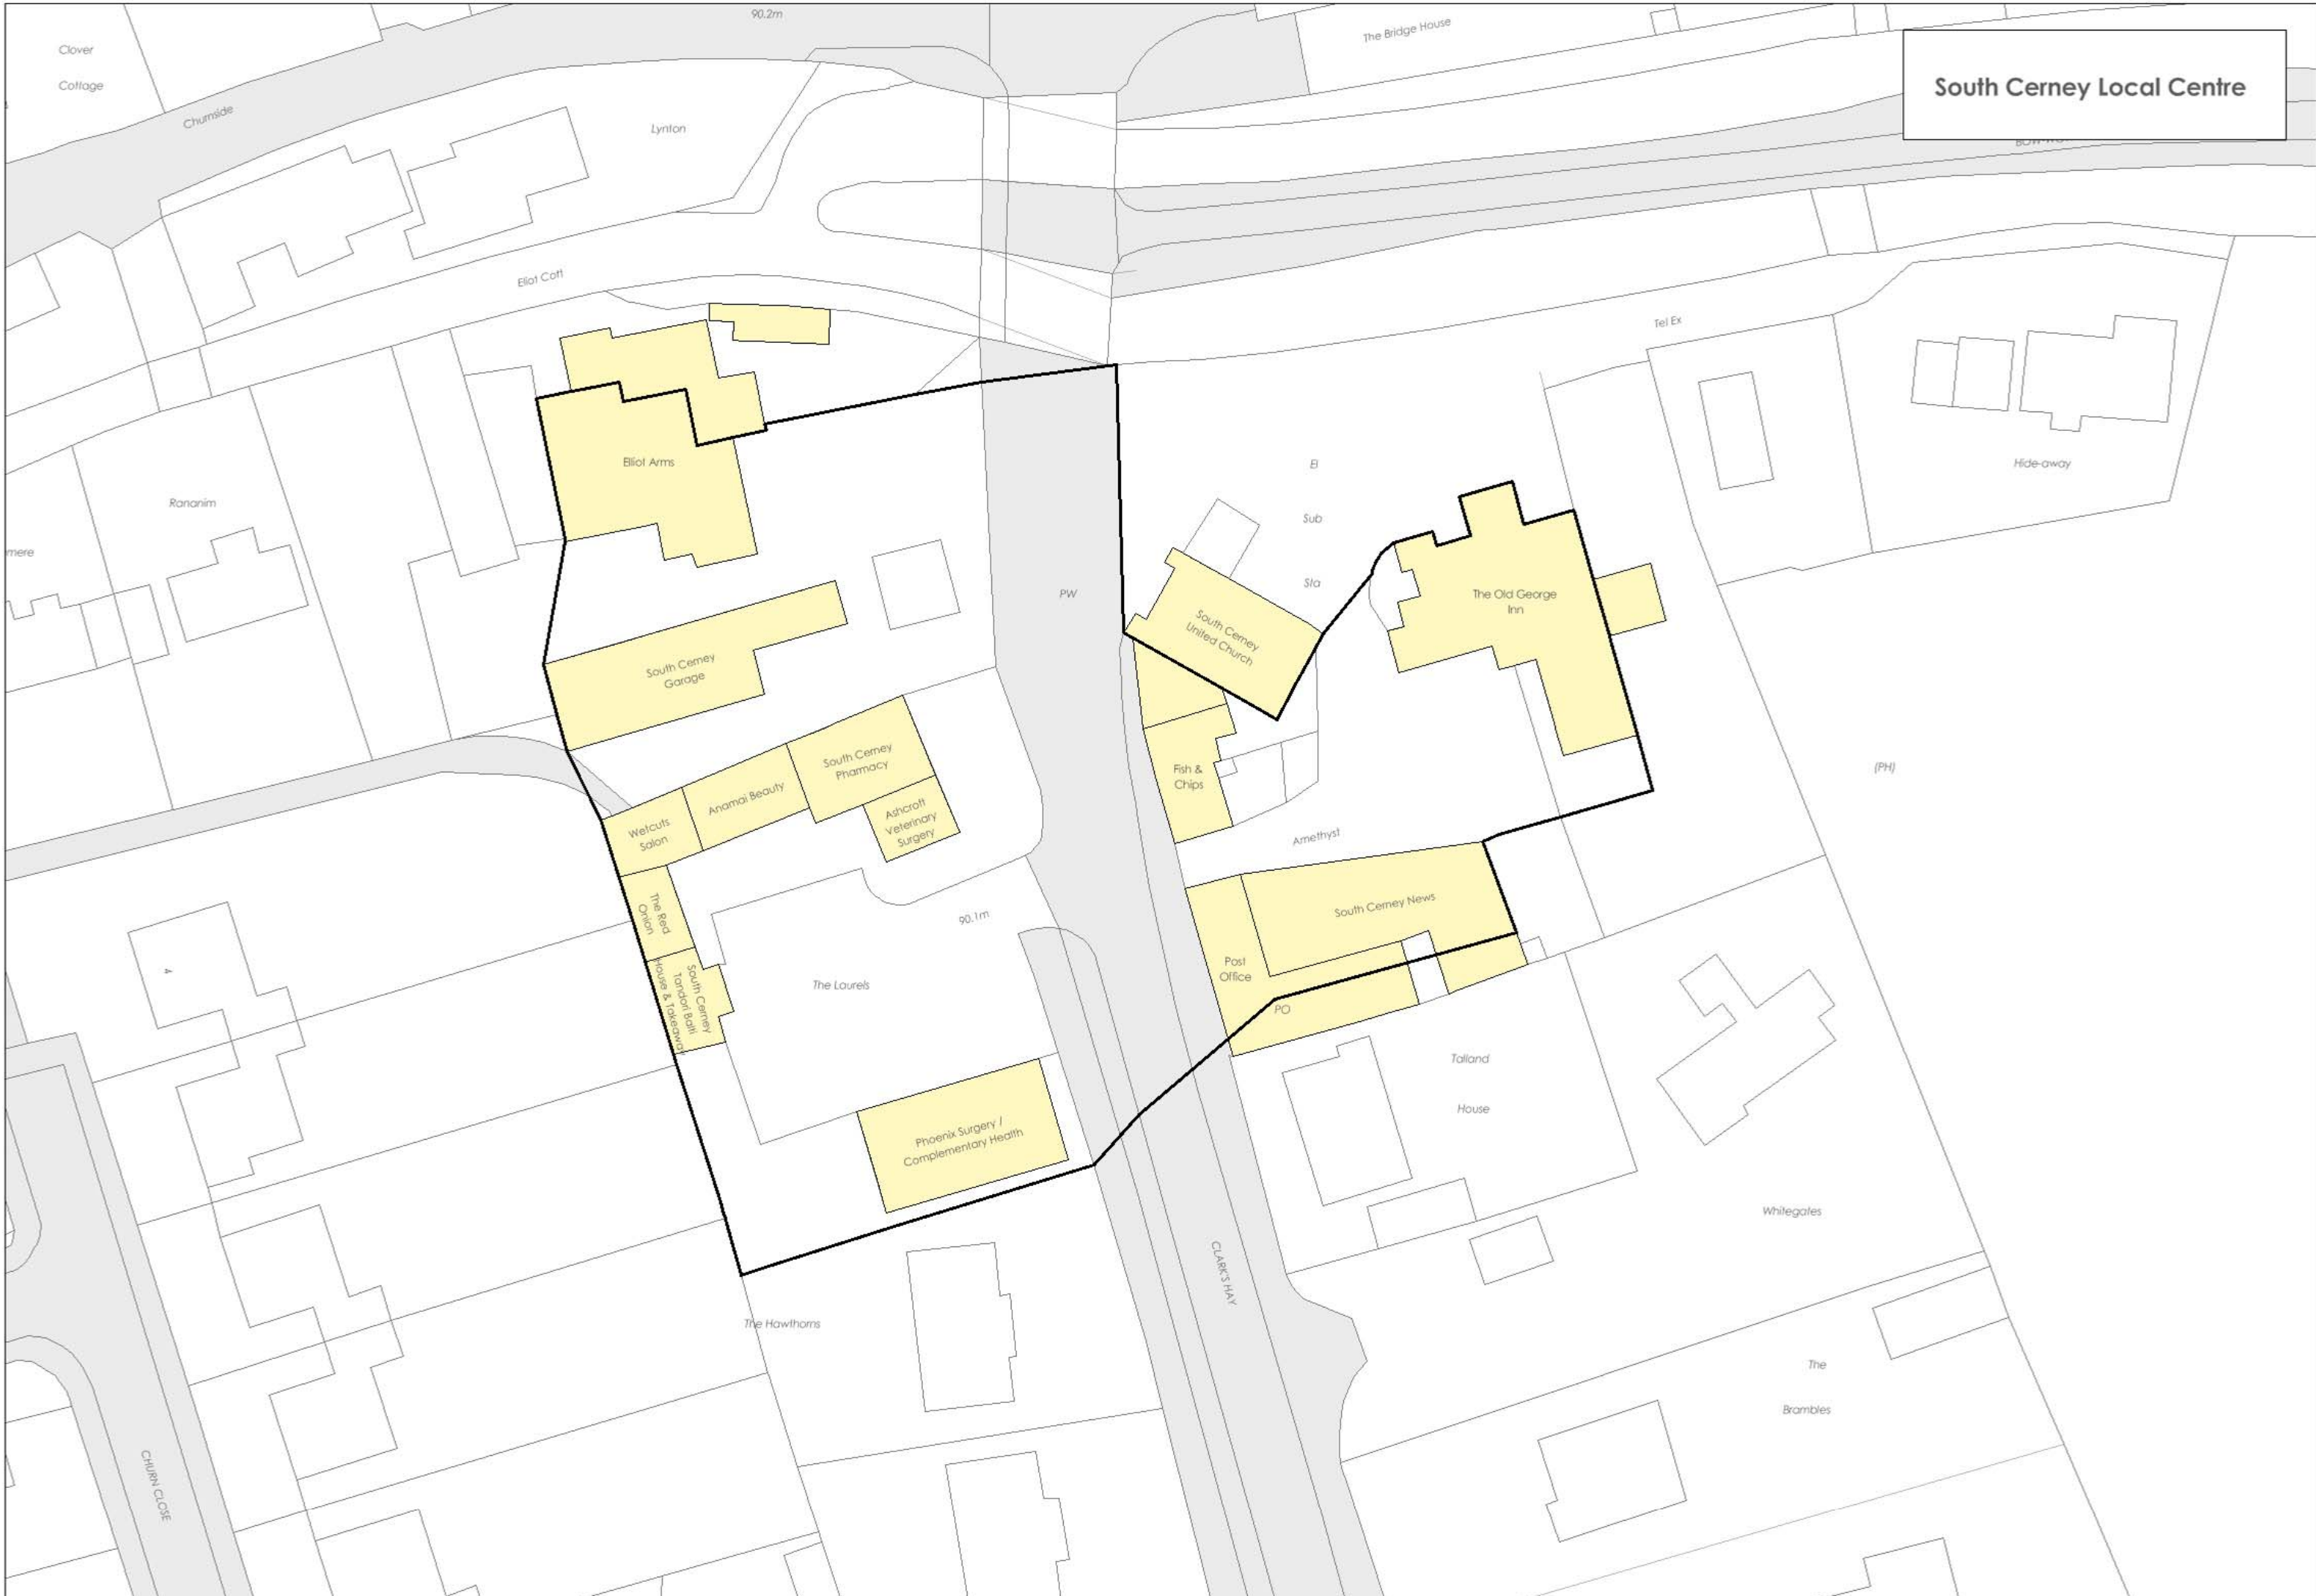

Lechlade District Centre

Moreton-in-Marsh Key Centre

Northleach Local Centre

South Cerney Local Centre

Tetbury Key Centre

Appendix D

Brewery car park and adjacent areas plan

CASTLE STREET