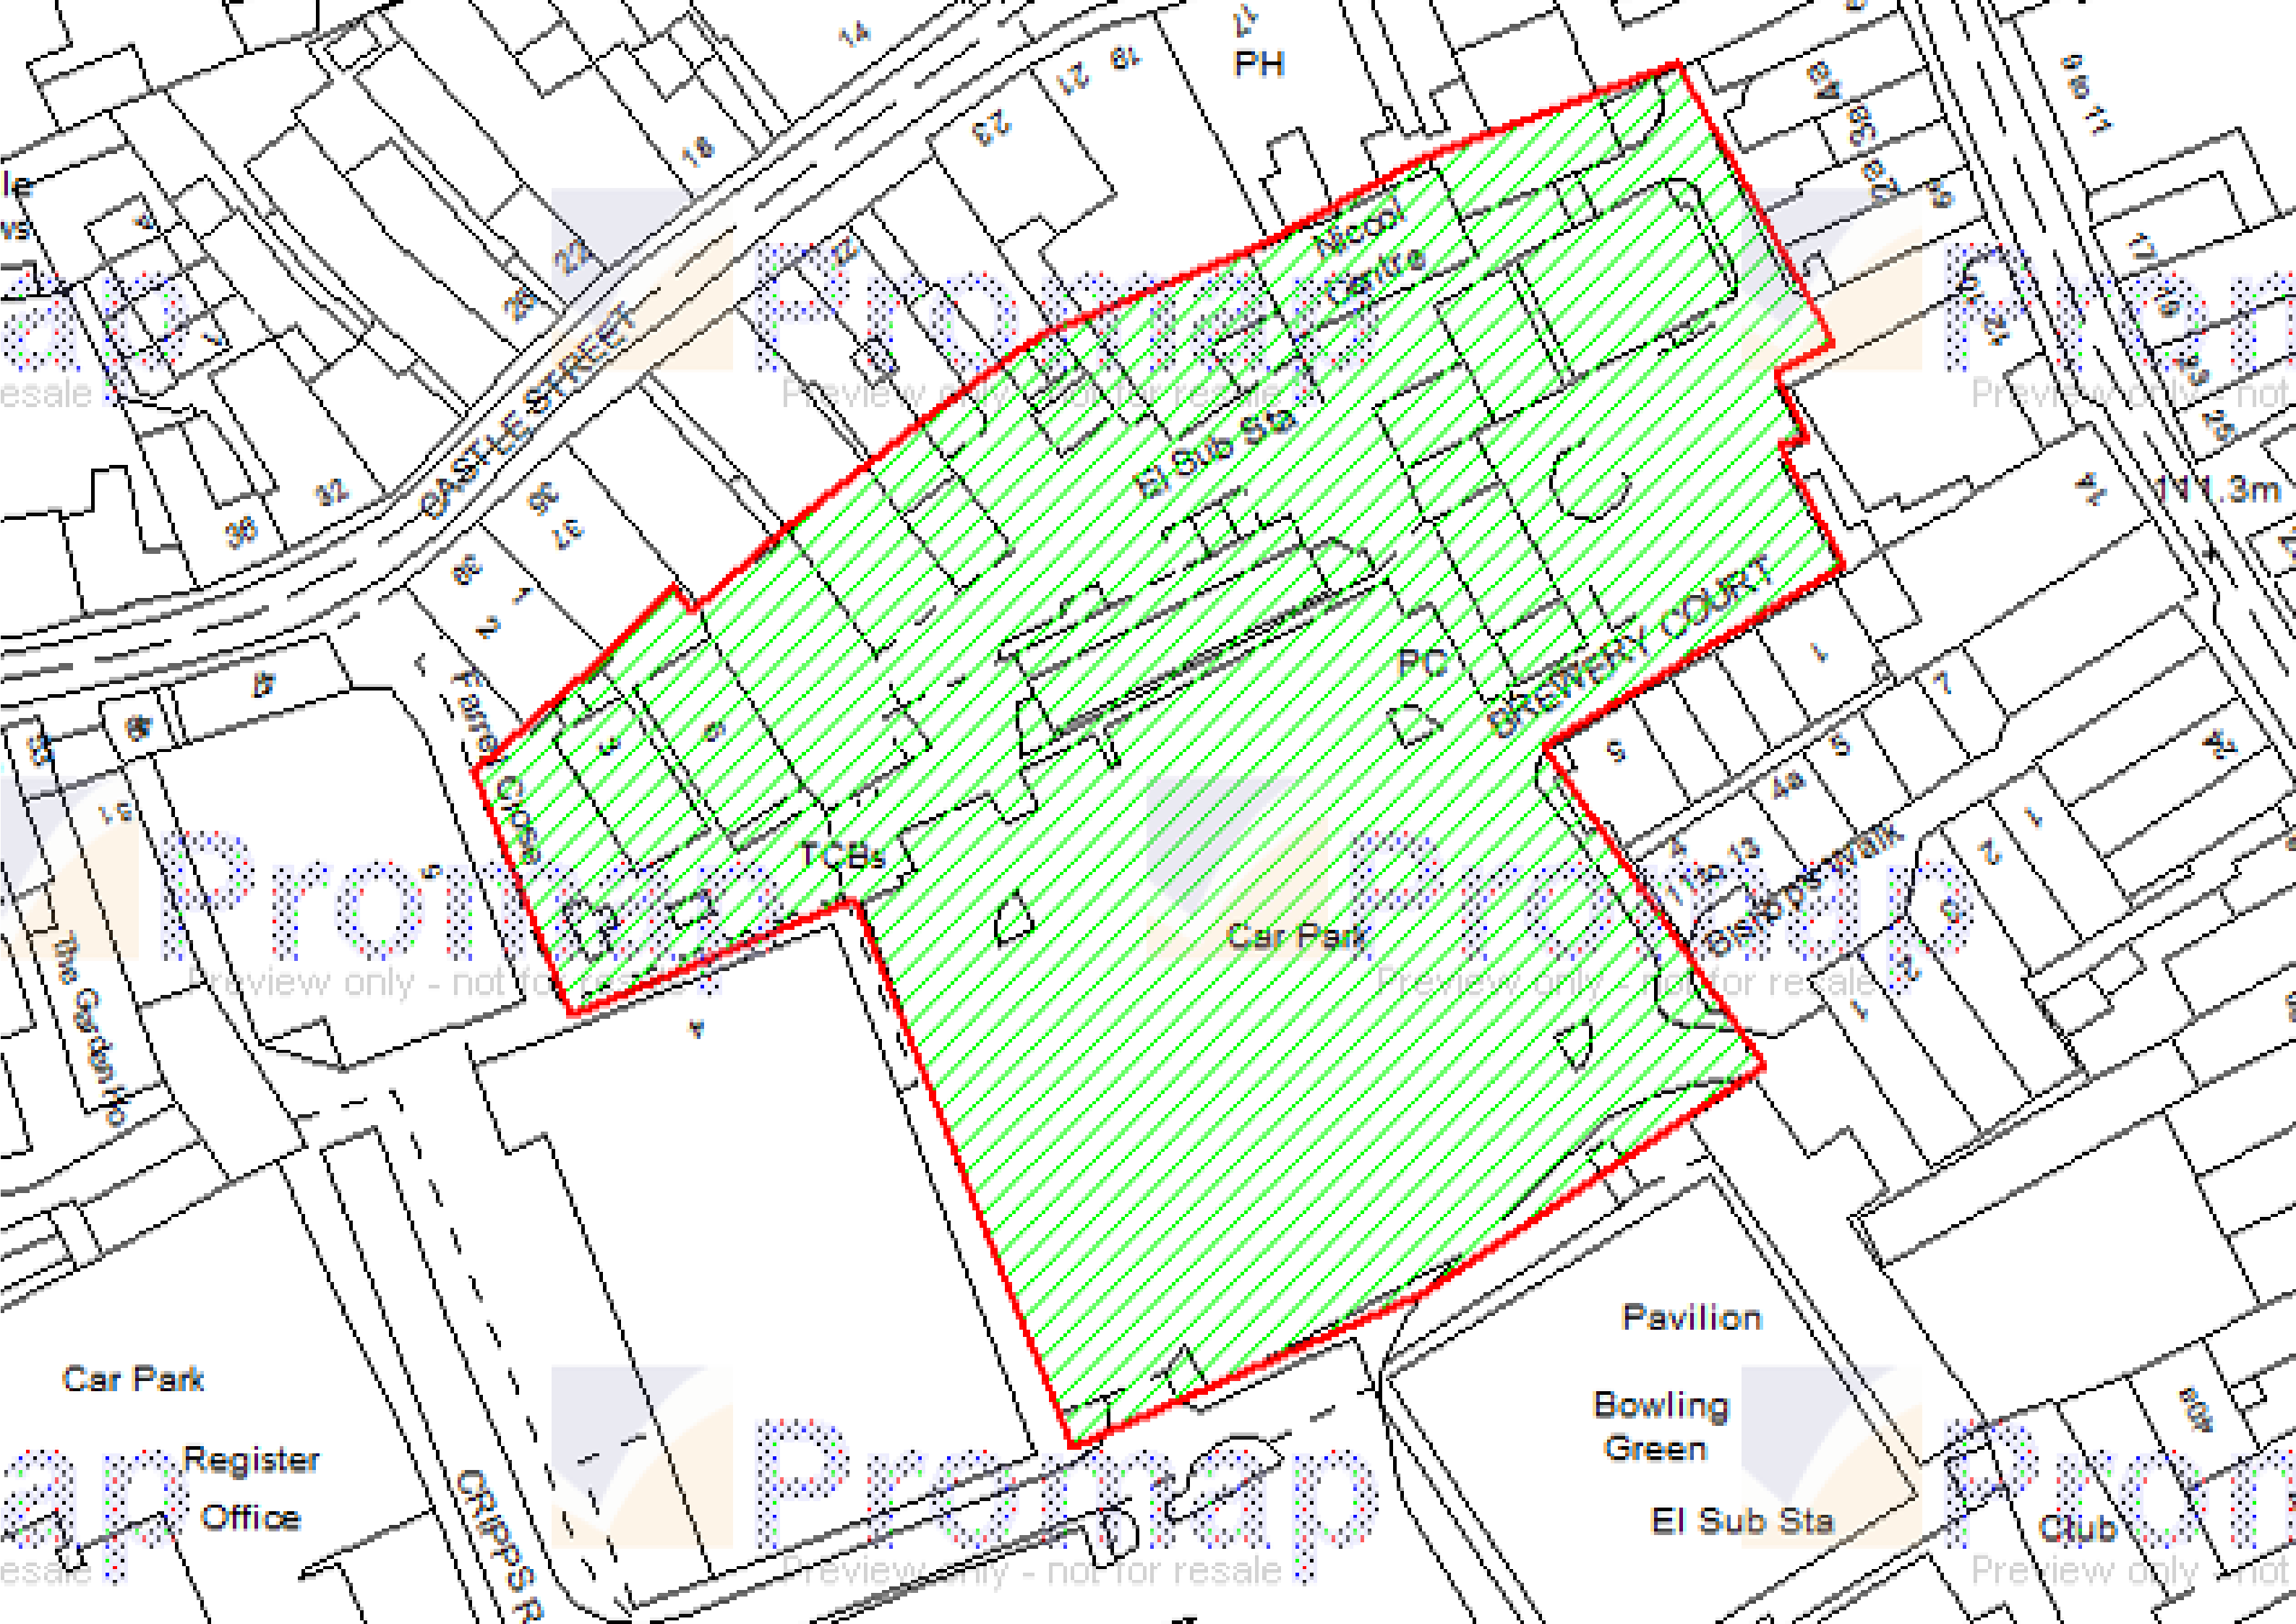

Lechlade District Centre

Moreton-in-Marsh Key Centre

Northleach Local Centre

South Cerney Local Centre

Tetbury Key Centre

Appendix D

Brewery car park and adjacent areas plan

CASTLE STREET