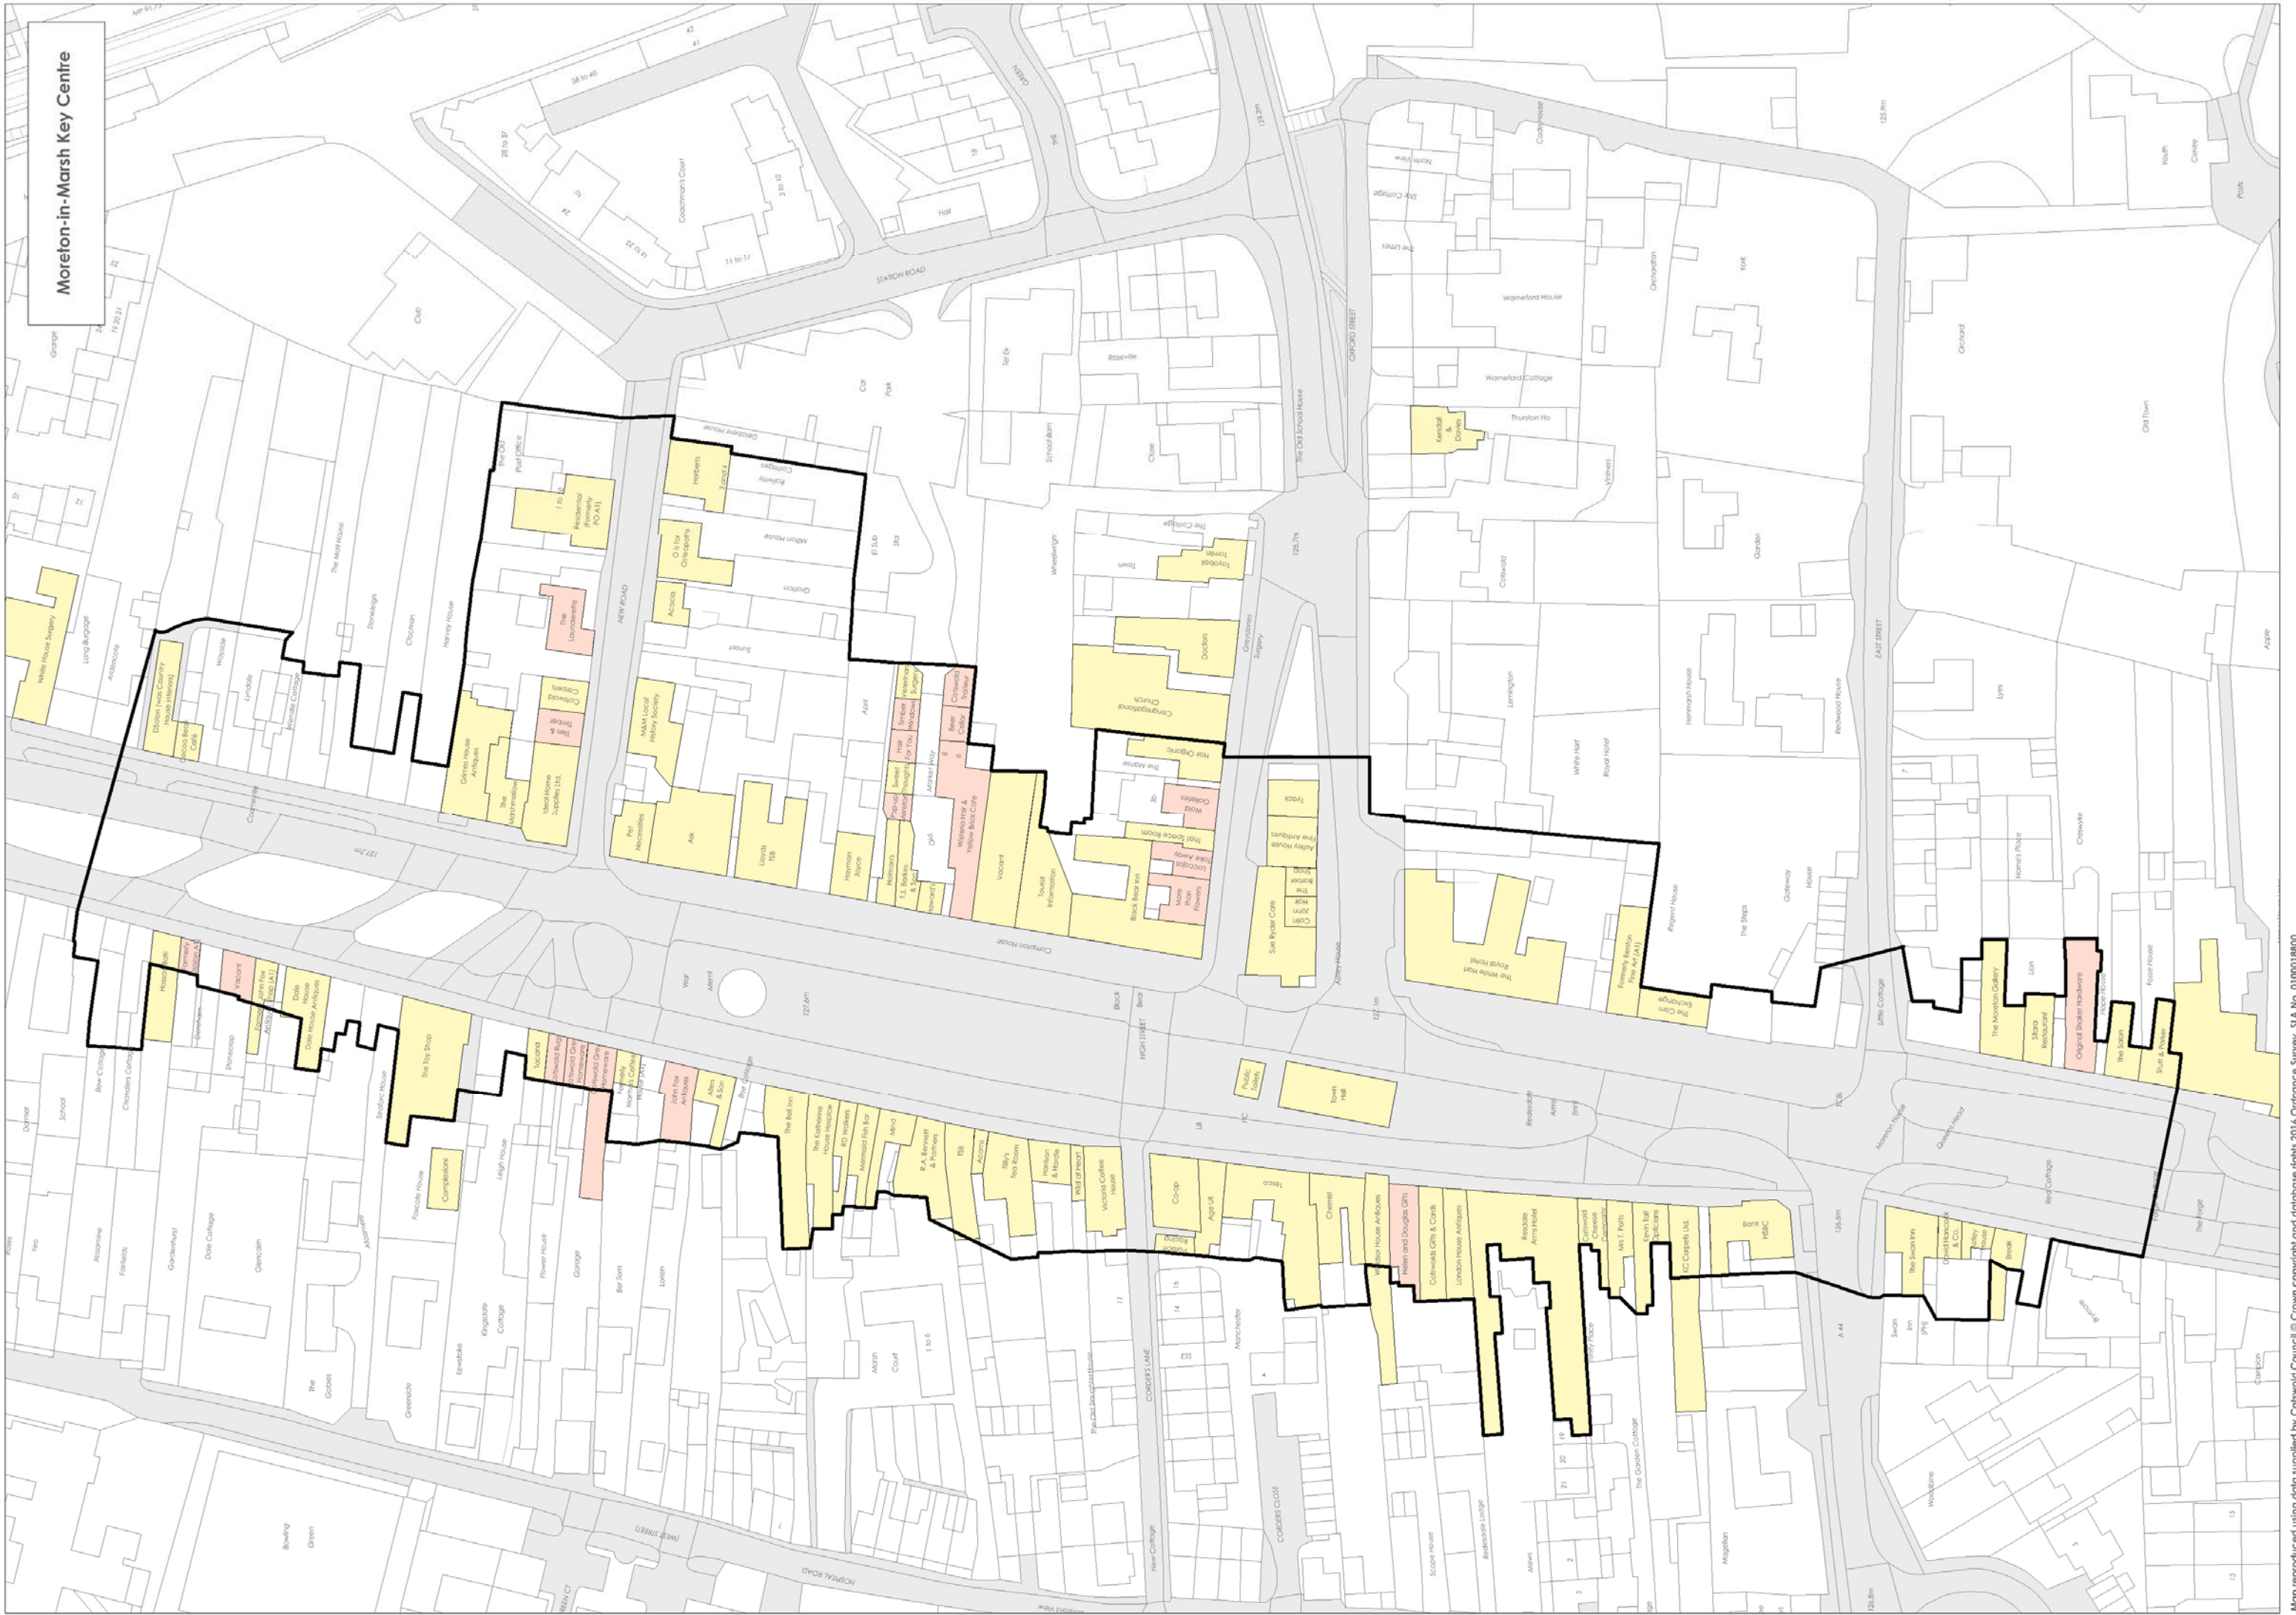

Lechlade District Centre

Moreton-in-Marsh Key Centre

Northleach Local Centre

South Cerney Local Centre

Tetbury Key Centre

Appendix D

Brewery car park and adjacent areas plan

CASTLE STREET